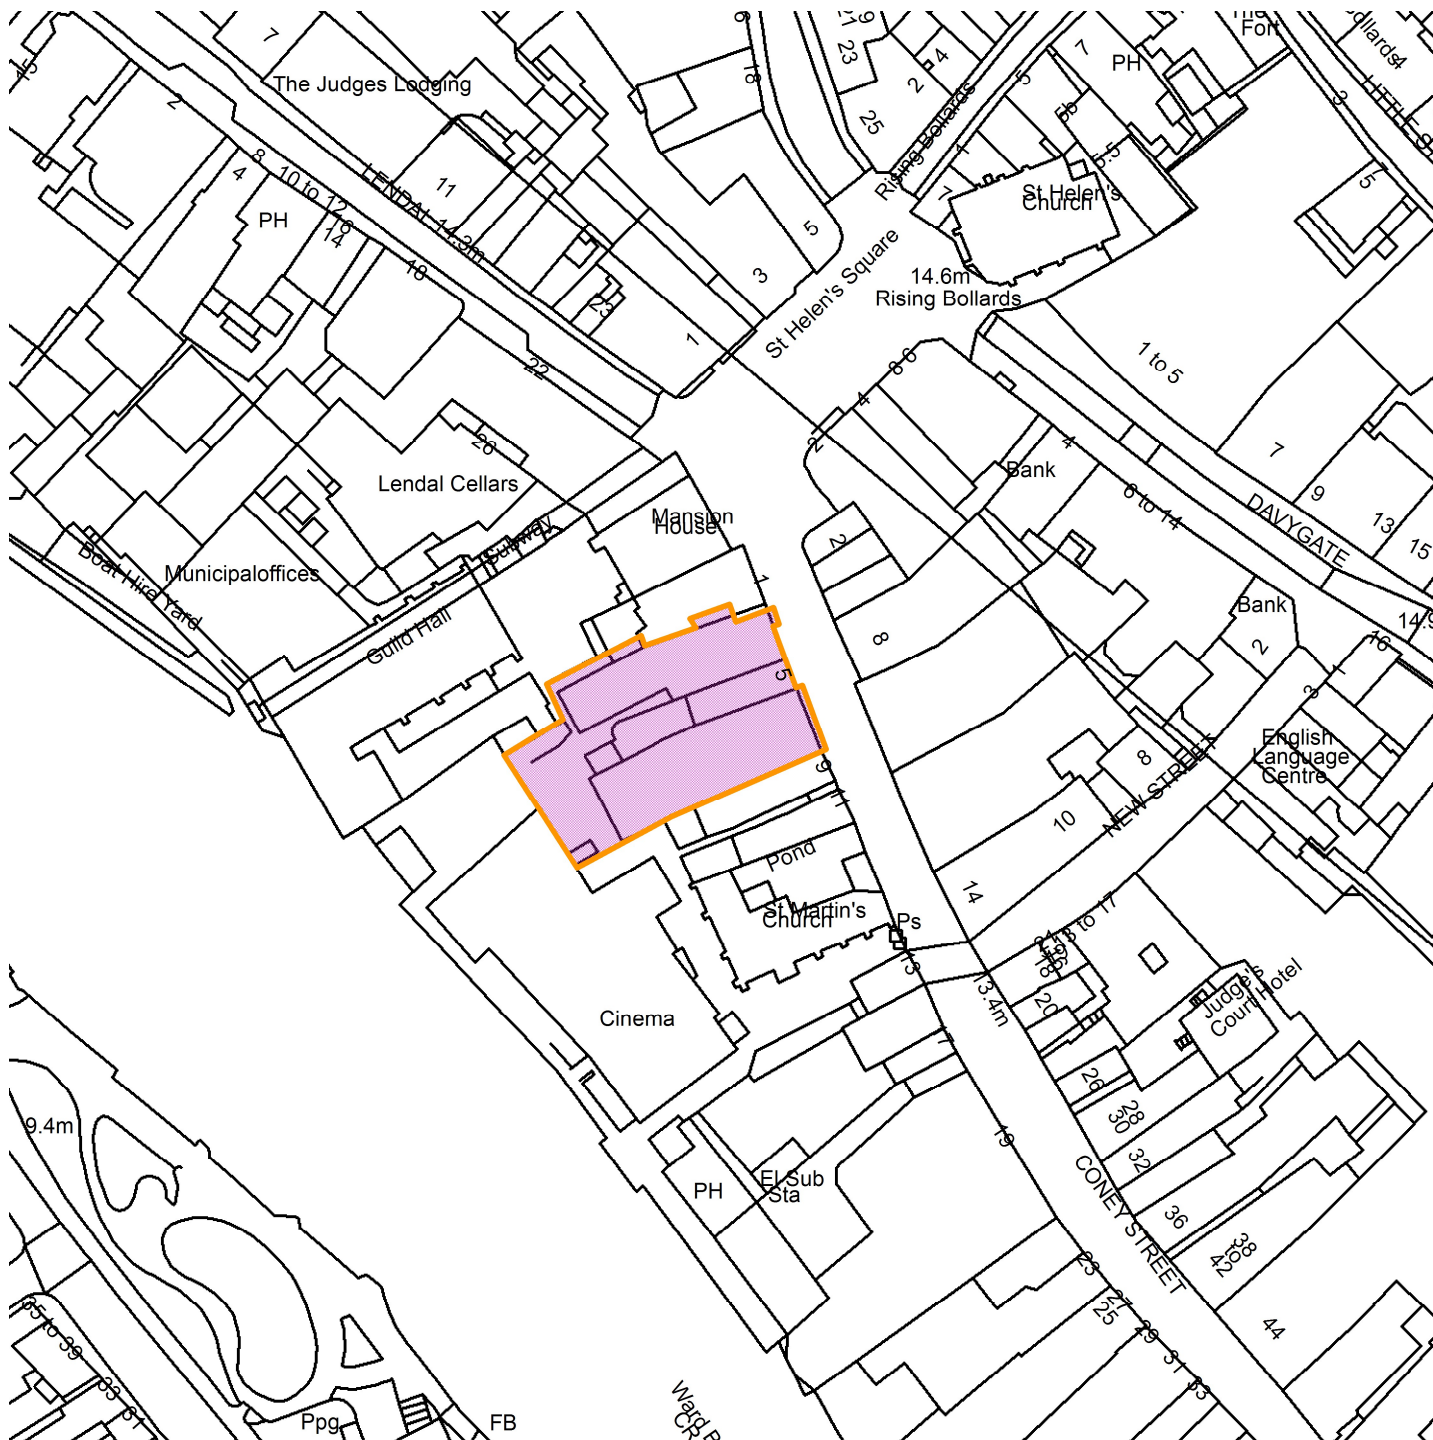

3 - 7 Coney Street, York

23/00421/LBC

GIS by ESRI (UK)

Scale : 1:1195

Reproduced from the Ordnance Survey map with the permission of the Controller of Her Majesty's Stationery Office © Crown Copyright 2000.

Unauthorised reproduction infringes Crown Copyright and may lead to prosecution or civil proceedings.

Produced using ESRI (UK)'s MapExplorer 2.0 - <http://www.esriuk.com>

Organisation	City of York Council
Department	Env, Transport & Planning
Comments	Site Location Plan
Date	18 November 2024
SLA Number	Not Set